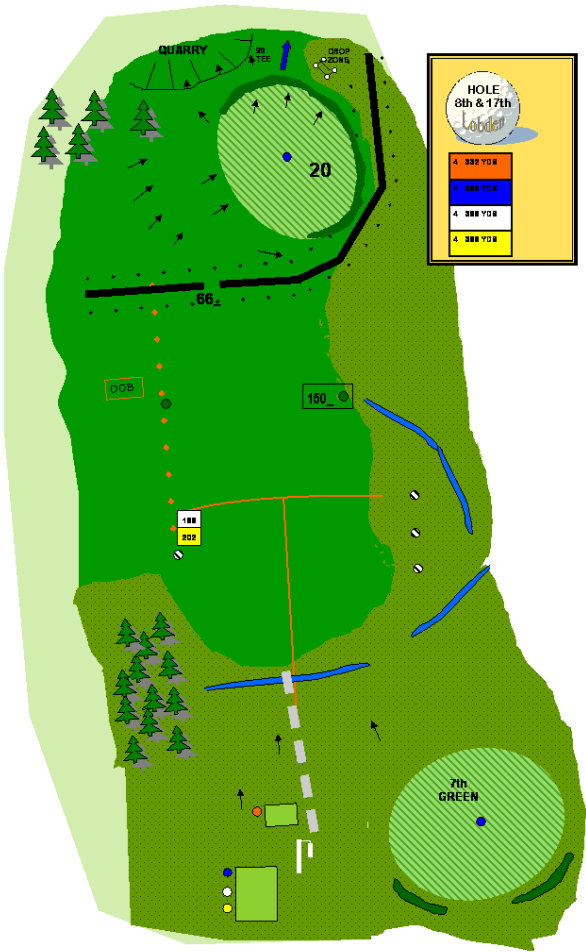

# KEY TO DIAGRAMS

Hole number, also showing par and yardage from each tee.

**87-**

All fairway yardages are to the centre of the green

Driving distance from comp tees to red line.

150

Yardage to the centre of green

Figure on green represents depth of green, whilst arrows show slopes.

Heavy rough

Broken ruff

ROADS

PATHS

OUT OF BOUNDS

DRAINWATER HAZARD

MARKER POSTS

BELL

TREES

NEXT TEE

SLOPE

STEEP SLOPE

RAISED HAZARD

**HOLE**  
7th & 16th  
*Lobder*

5	418 YDS
5	481 YDS
5	481 YDS
5	481 YDS

HOLE  
 8th & 17th  
 Lobdel

4 332 YDS
4 338 YDS
4 338 YDS
4 338 YDS