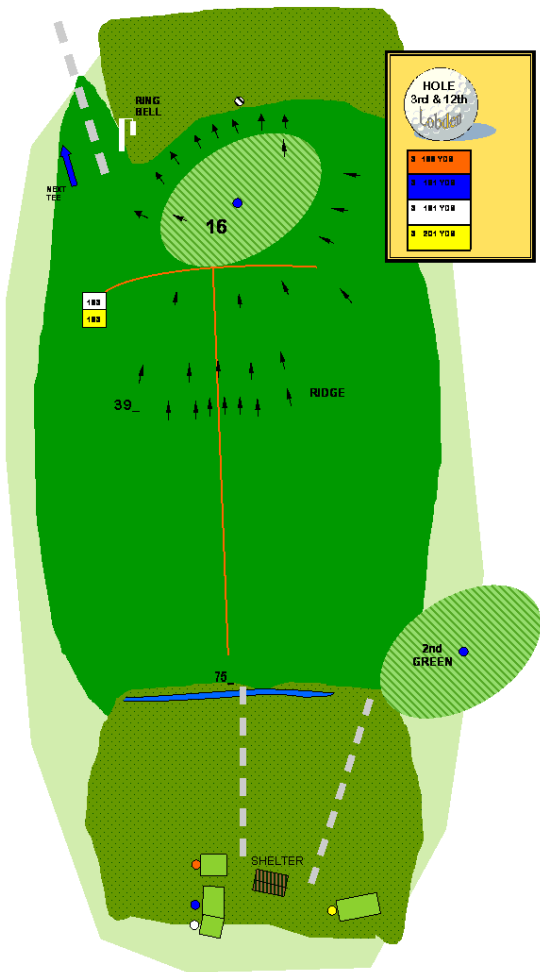

# KEY TO DIAGRAMS

Hole number, also showing par and yardage from each tee.

**87-**

All fairway yardages are to the centre of the green

Driving distance from comp tees to red line.

150

Yardage to the centre of green

Figure on green represents depth of green, whilst arrows show slopes.

Heavy rough

Broken ruff

ROADS

PATHS

OUT OF BOUNDS

DRAINWATER HAZARD

MARKER POSTS

BELL

TREES

NEXT TEE

SLOPE

STEEP SLOPE

RAISED HAZARD

**HOLE**  
7th & 16th  
*Lobder*

5	418 YDS
5	481 YDS
5	481 YDS
5	481 YDS

HOLE  
 8th & 17th  
 Lobdel

4 332 YDS
4 338 YDS
4 338 YDS
4 338 YDS