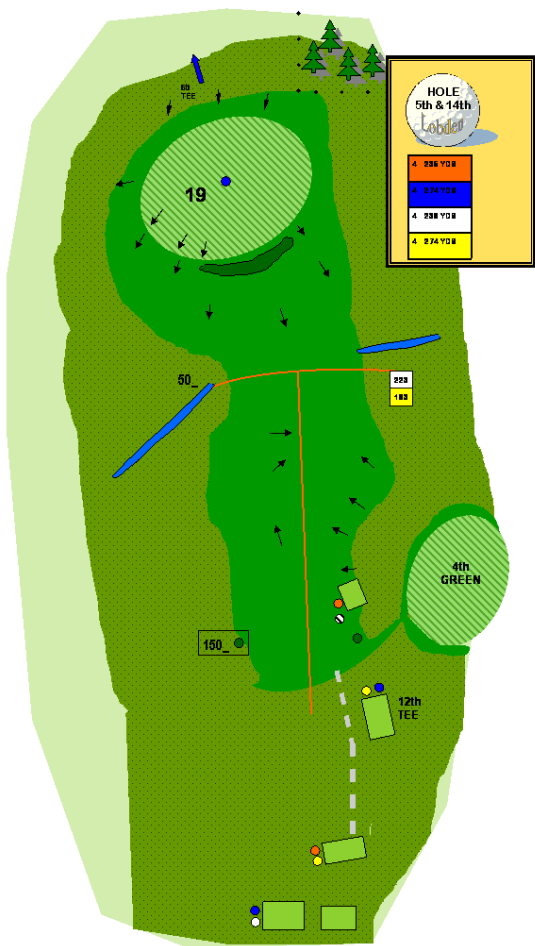

# KEY TO DIAGRAMS

Hole number, also showing par and yardage from each tee.

**87-**

All fairway yardages are to the centre of the green

Driving distance from comp tees to red line.

150

Yardage to the centre of green

Figure on green represents depth of green, whilst arrows show slopes.

Heavy rough

Broken ruff

ROADS

PATHS

OUT OF BOUNDS

DRAINWATER HAZARD

MARKER POSTS

BELL

TREES

NEXT TEE

SLOPE

STEEP SLOPE

RAISED HAZARD

**HOLE**  
7th & 16th  
*Lobder*

5	418 YDS
5	481 YDS
5	481 YDS
5	481 YDS

HOLE  
 8th & 17th  
 Lobdel

4 332 YDS
4 338 YDS
4 338 YDS
4 338 YDS