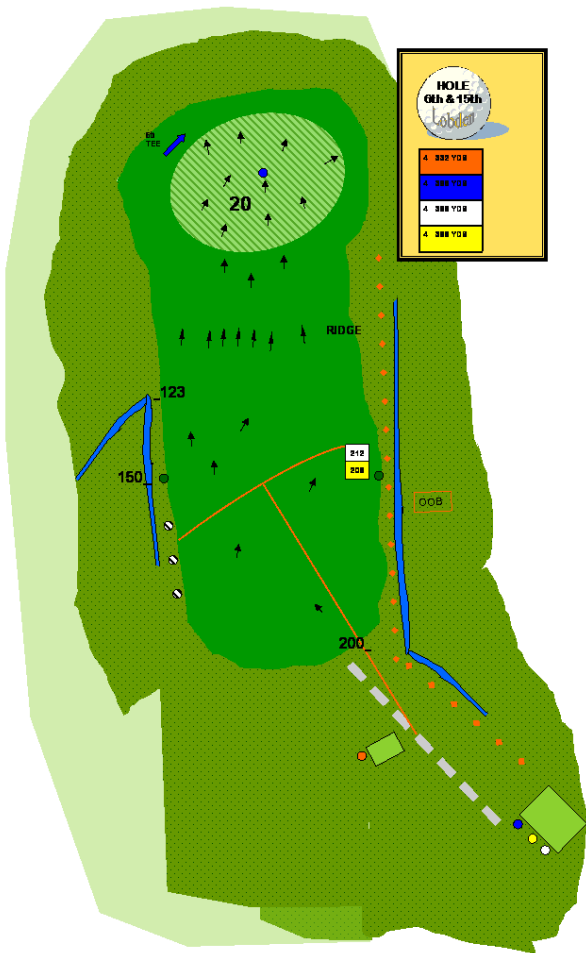

# KEY TO DIAGRAMS

Hole number, also showing par and yardage from each tee.

**87-**

All fairway yardages are to the centre of the green

Driving distance from comp tees to red line.

150

Yardage to the centre of green

Figure on green represents depth of green, whilst arrows show slopes.

Heavy rough

Broken ruff

ROADS

PATHS

OUT OF BOUNDS

DRAINWATER HAZARD

MARKER POSTS

BELL

TREES

NEXT TEE

SLOPE

STEEP SLOPE

RAISED HAZARD

**HOLE**  
7th & 16th  
*Lobder*

5	418 YDS
5	481 YDS
5	481 YDS
5	481 YDS

HOLE  
 8th & 17th  
 Lobdel

4 332 YDS
4 338 YDS
4 338 YDS
4 338 YDS