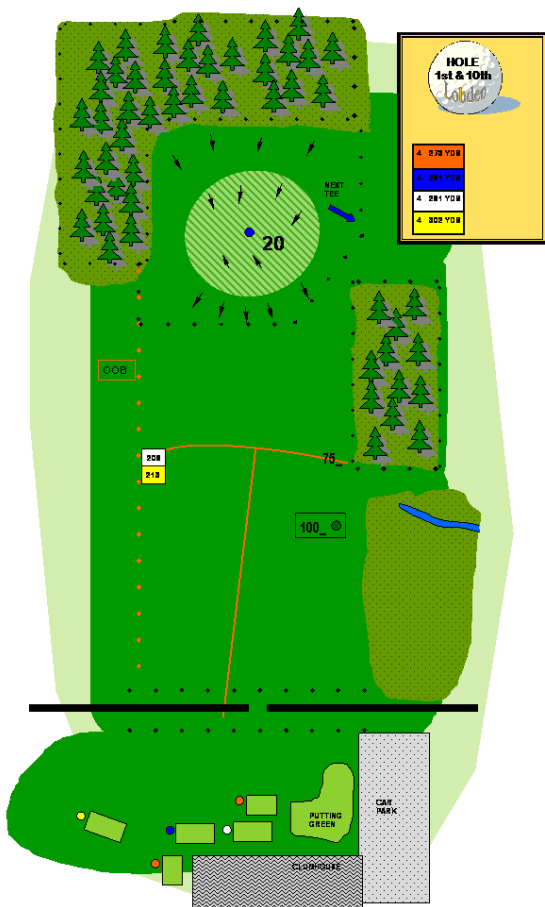

# KEY TO DIAGRAMS

Hole number, also showing par and yardage from each tee.

**87-**

All fairway yardages are to the centre of the green

Driving distance from comp tees to red line.

150

Yardage to the centre of green

Figure on green represents depth of green, whilst arrows show slopes.

Heavy rough

Broken ruff

ROADS

PATHS

OUT OF BOUNDS

DRAINWATER HAZARD

MARKER POSTS

BELL

TREES

NEXT TEE

SLOPE

STEEP SLOPE

RAISED HAZARD

**HOLE**  
7th & 16th  
*Lobder*

5	418 YDS
5	481 YDS
5	481 YDS
5	481 YDS

HOLE  
 8th & 17th  
 Lobdel

4 332 YDS
4 338 YDS
4 338 YDS
4 338 YDS