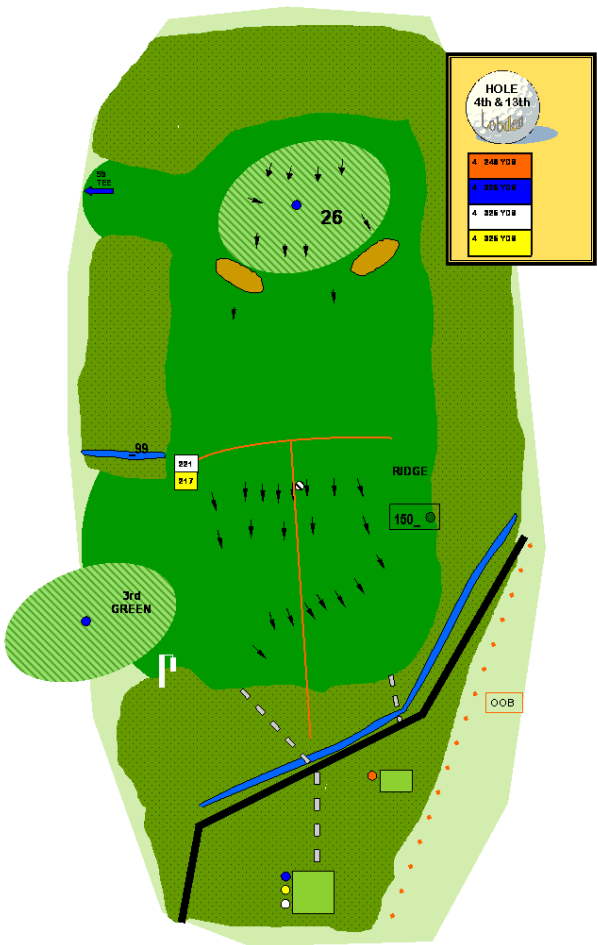

# KEY TO DIAGRAMS

Hole number, also showing par and yardage from each tee.

**87-**

All fairway yardages are to the centre of the green

Driving distance from comp tees to red line.

150

Yardage to the centre of green

Figure on green represents depth of green, whilst arrows show slopes.

Heavy rough

Broken ruff

ROADS

PATHS

OUT OF BOUNDS

DRAINWATER HAZARD

MARKER POSTS

BELL

TREES

NEXT TEE

SLOPE

STEEP SLOPE

RAISED HAZARD

**HOLE**  
7th & 16th  
*Lobder*

5	418 YDS
5	481 YDS
5	481 YDS
5	481 YDS

HOLE  
 8th & 17th  
 Lobdel

4 332 YDS
4 338 YDS
4 338 YDS
4 338 YDS