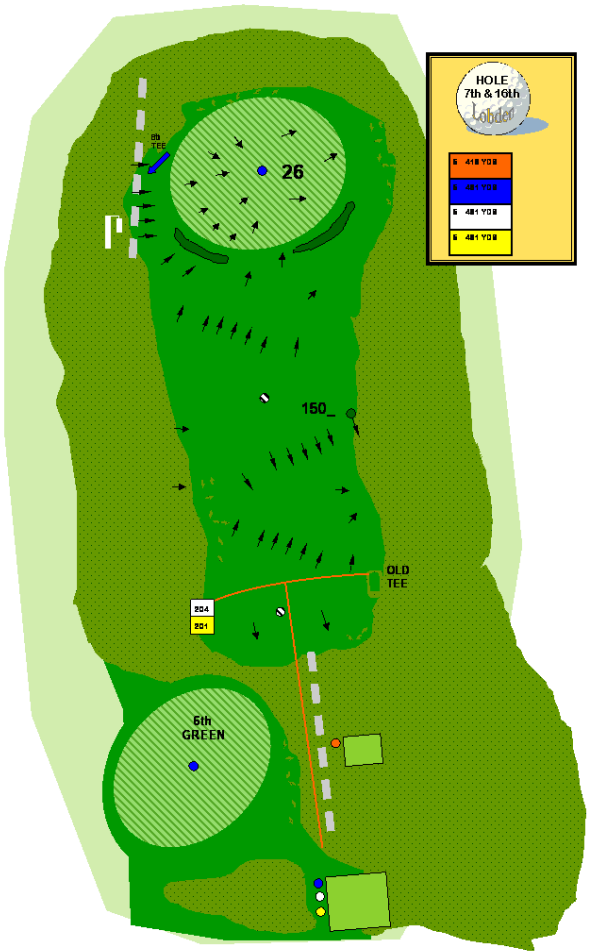

# KEY TO DIAGRAMS

Hole number, also showing par and yardage from each tee.

**87-**

All fairway yardages are to the centre of the green

Driving distance from comp tees to red line.

150

Yardage to the centre of green

Figure on green represents depth of green, whilst arrows show slopes.

Heavy rough

Broken ruff

ROADS

PATHS

OUT OF BOUNDS

DRAINWATER HAZARD

MARKER POSTS

BELL

TREES

NEXT TEE

SLOPE

STEEP SLOPE

RAISED HAZARD

**HOLE**  
7th & 16th  
*Lobder*

5	418 YDS
5	481 YDS
5	481 YDS
5	481 YDS

HOLE  
 8th & 17th  
 Lobdel

4 332 YDS
4 338 YDS
4 338 YDS
4 338 YDS