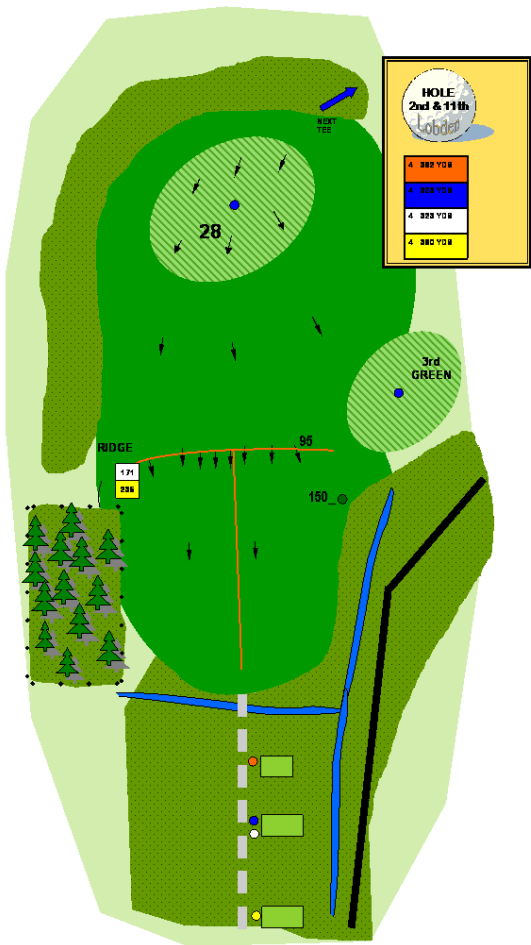

# KEY TO DIAGRAMS

Hole number, also showing par and yardage from each tee.

**87-**

All fairway yardages are to the centre of the green

Driving distance from comp tees to red line.

150

Yardage to the centre of green

Figure on green represents depth of green, whilst arrows show slopes.

Heavy rough

Broken ruff

ROADS

PATHS

OUT OF BOUNDS

DRAINWATER HAZARD

MARKER POSTS

BELL

TREES

NEXT TEE

SLOPE

STEEP SLOPE

RAISED HAZARD

**HOLE**  
7th & 16th  
*Lobder*

5	418 YDS
5	481 YDS
5	481 YDS
5	481 YDS

HOLE  
 8th & 17th  
 Lobdel

4 332 YDS
4 338 YDS
4 338 YDS
4 338 YDS